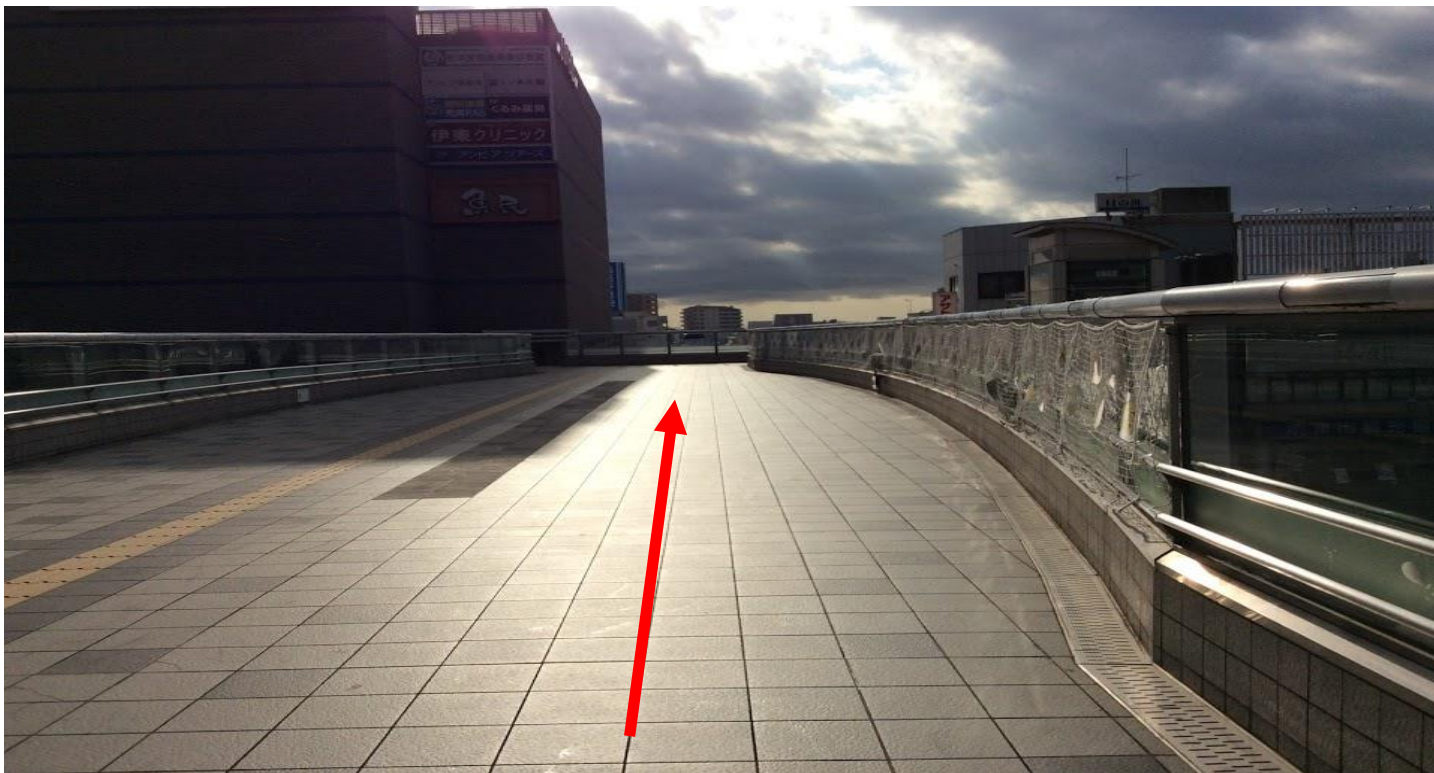

DIRECTION

静岡県焼津市本町4-8-28
4-8-28 Honcho, Yaizu-shi, Shizuoka

DIRECTION

静岡県焼津市本町4-8-28
4-8-28 Honcho, Yaizu-shi, Shizuoka

DIRECTION

静岡県焼津市本町4-8-28
4-8-28 Honcho, Yaizu-shi, Shizuoka

DIRECTION

静岡県焼津市本町4-8-28
4-8-28 Honcho, Yaizu-shi, Shizuoka