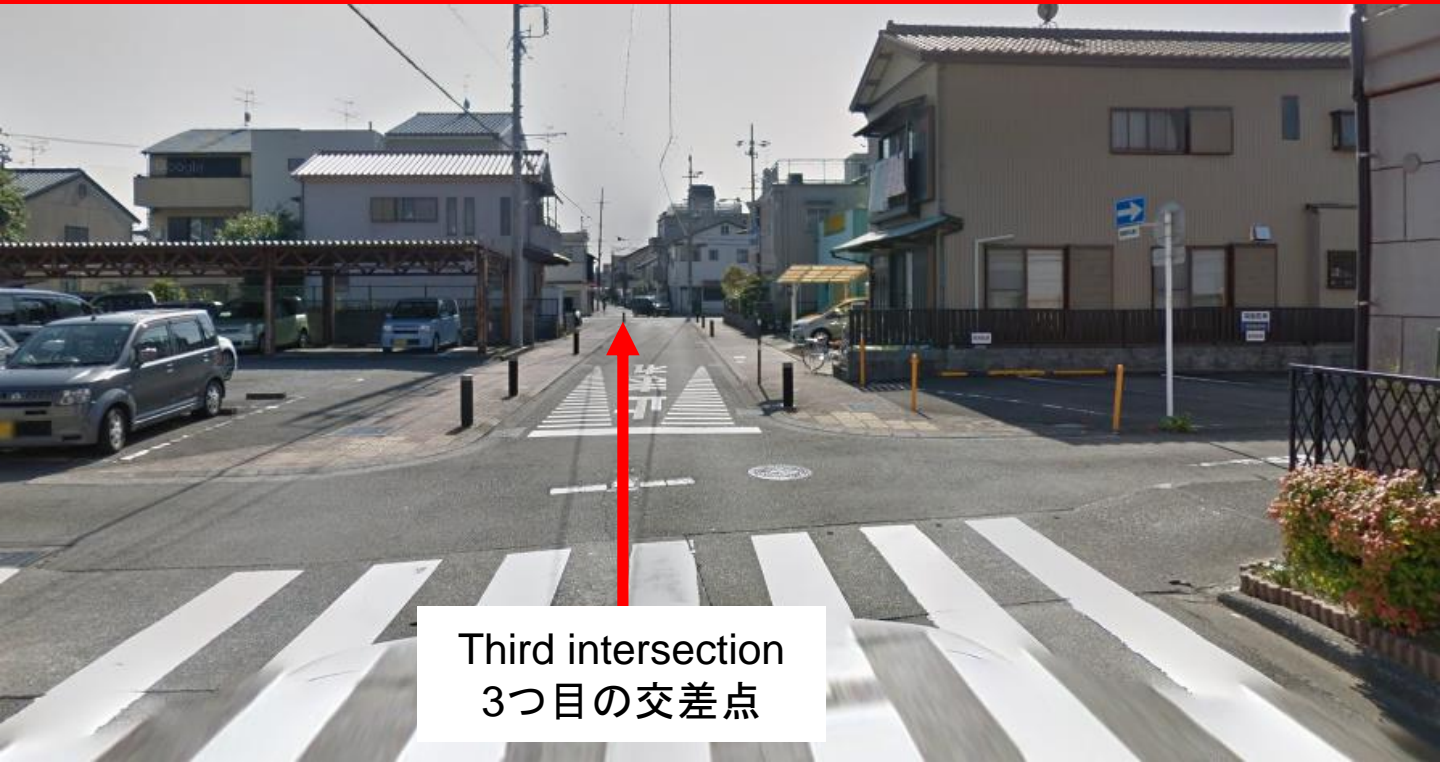

DIRECTION

静岡県焼津市本町4-8-28
4-8-28 Honcho, Yaizu-shi, Shizuoka

Third intersection
3つ目の交差点