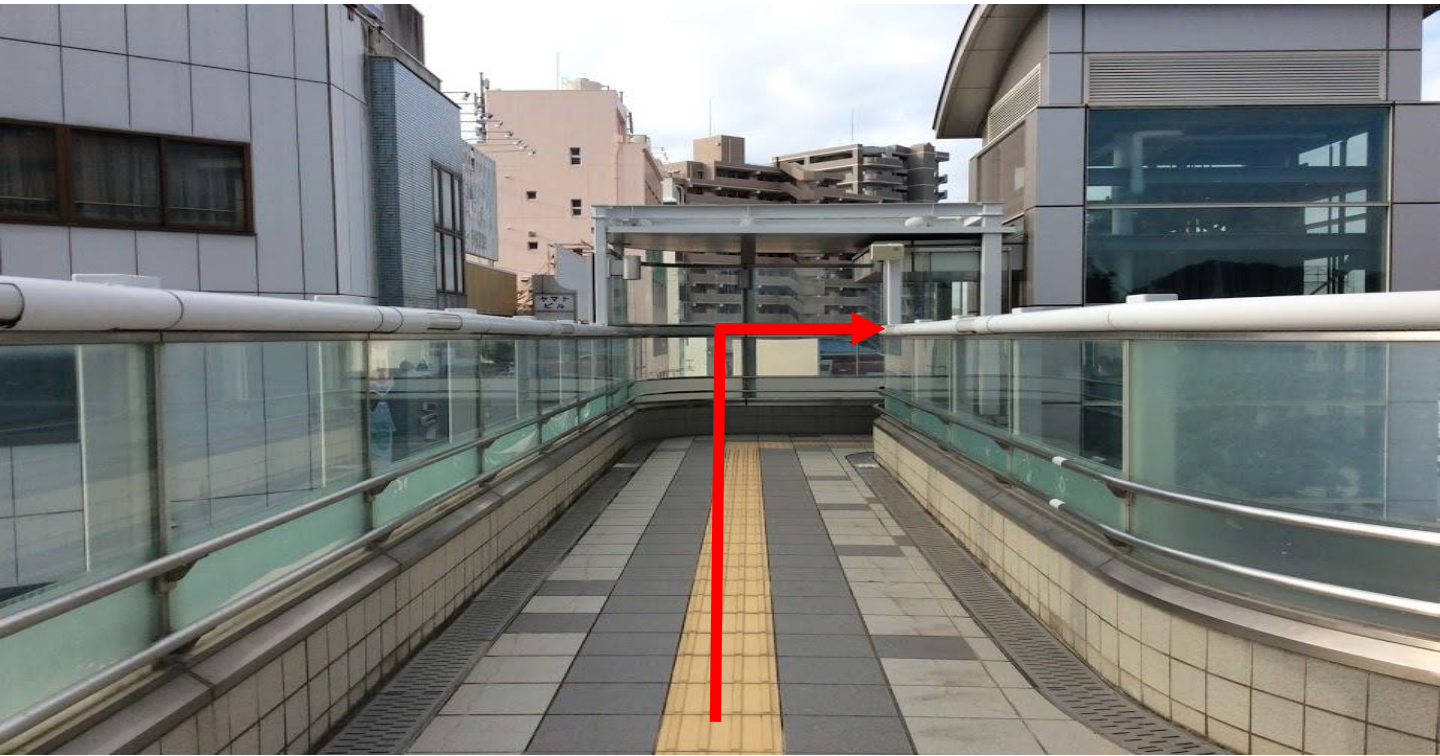

Emergency contact 緊急時
Line : takmar0826

ACCESS GUIDE

From Yaizu station

静岡県焼津市本町4-8-28
4-8-28 Honcho, Yaizu-shi, Shizuoka

- 13 min walk from Yaizu station (South Exit)
- 4 min by taxi from Yaizu station

There is a pedestrian bridge when you exit the south exit. Cross the pedestrian bridge and go straight on the street called 駅前通り..
焼津駅南口を出ると歩道橋があり、反対側に渡ると駅前通りがあります。

DIRECTION

静岡県焼津市本町4-8-28
4-8-28 Honcho, Yaizu-shi, Shizuoka

DIRECTION

静岡県焼津市本町4-8-28
4-8-28 Honcho, Yaizu-shi, Shizuoka

DIRECTION

静岡県焼津市本町4-8-28
4-8-28 Honcho, Yaizu-shi, Shizuoka

DIRECTION

静岡県焼津市本町4-8-28
4-8-28 Honcho, Yaizu-shi, Shizuoka