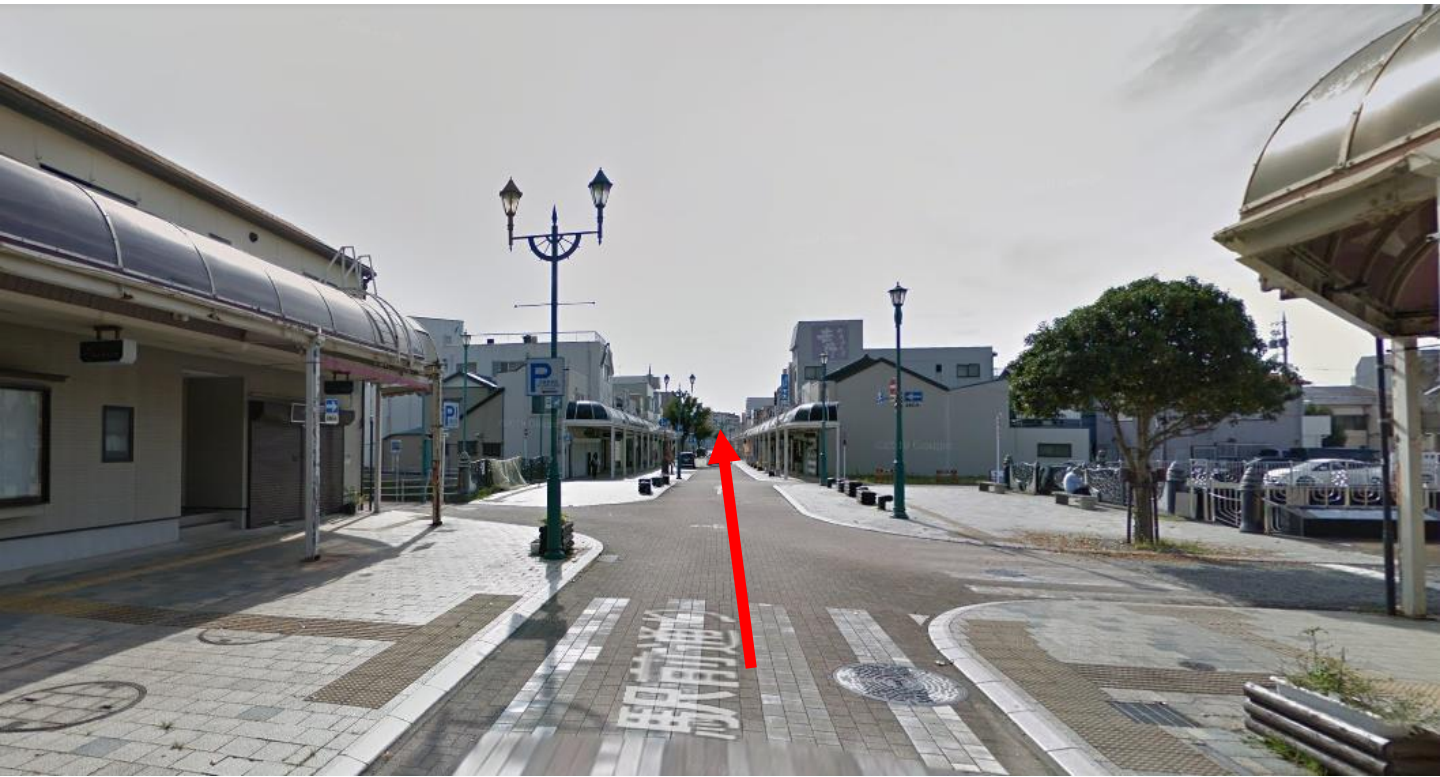

ACCESS GUIDE

静岡県焼津市本町4-8-28
4-8-28 Honcho, Yaizu-shi, Shizuoka

Welcome to Yaizu City ! Thank you for choosing my house .I hope that you enjoy staying . If you have any questions, please do not hesitate to contact me.

Emergency contact 緊急時
Line : takmar0826

ACCESS GUIDE

From Yaizu station

静岡県焼津市本町4-8-28
4-8-28 Honcho, Yaizu-shi, Shizuoka

- 13 min walk from Yaizu station (South Exit)
- 4 min by taxi from Yaizu station

There is a pedestrian bridge when you exit the south exit. Cross the pedestrian bridge and go straight on the street called 駅前通り..
焼津駅南口を出ると歩道橋があり、反対側に渡ると駅前通りがあります。

DIRECTION

静岡県焼津市本町4-8-28
4-8-28 Honcho, Yaizu-shi, Shizuoka

DIRECTION

静岡県焼津市本町4-8-28
4-8-28 Honcho, Yaizu-shi, Shizuoka

DIRECTION

静岡県焼津市本町4-8-28
4-8-28 Honcho, Yaizu-shi, Shizuoka

DIRECTION

静岡県焼津市本町4-8-28
4-8-28 Honcho, Yaizu-shi, Shizuoka